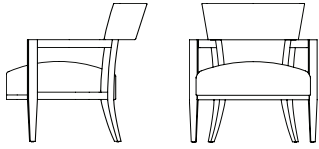

D A V I D E D W A R D

SUPPLEMENTARY PRICELIST 2011

NEW INTRODUCTIONS

02	GOTHAM
14	VOYAGE
24	LUNA
81	FREEDOM
11T	AUSSIE

SEE OUR FULL PRICELIST ONLINE:
www.davidedward.com

LOUNGE

02 Gotham by Roger Crowley
Maple wood with tight seat and back.

D27.5", H31", AH23", SH17.5" SD21"
Chair: W29", Settee: W54"

02613 Open back, exposed rail

		FABRIC YDS.	COM	1,000	2,000	3,000	4,000	5,000	6,000	7,000	8,000	9,000	10,000	11,000	Wt.
02613	Chair	1.75	1472	1538	1565	1593	1628	1659	1698	1729	1779	1830	2102	2312	48
02615	Settee	4	2272	2423	2485	2548	2628	2699	2788	2859	2974	3090	3712	4192	98

02623 Open back, no exposed rail

		FABRIC YDS.	COM	1,000	2,000	3,000	4,000	5,000	6,000	7,000	8,000	9,000	10,000	11,000	Wt.
02623	Chair	1.75	1400	1466	1493	1521	1556	1587	1626	1657	1707	1758	2030	2240	48
02625	Settee	4	2234	2385	2447	2510	2590	2661	2750	2821	2936	3052	3674	4154	98