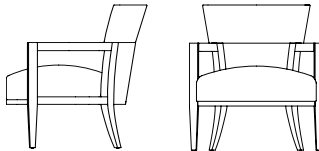

D27.5", H31", AH23", SH17.5" SD21"
Chair: W29", Settee: W54"

02613 Open back, exposed rail

		FABRIC YDS.	COM	1,000	2,000	3,000	4,000	5,000	6,000	7,000	8,000	9,000	10,000	11,000	Wt.
02613	Chair	1.75	1472	1538	1565	1593	1628	1659	1698	1729	1779	1830	2102	2312	48
02615	Settee	4	2272	2423	2485	2548	2628	2699	2788	2859	2974	3090	3712	4192	98

02623 Open back, no exposed rail

		FABRIC YDS.	COM	1,000	2,000	3,000	4,000	5,000	6,000	7,000	8,000	9,000	10,000	11,000	Wt.
02623	Chair	1.75	1400	1466	1493	1521	1556	1587	1626	1657	1707	1758	2030	2240	48
02625	Settee	4	2234	2385	2447	2510	2590	2661	2750	2821	2936	3052	3674	4154	98

02713 Closed back, exposed rail

		FABRIC YDS.	COM	1,000	2,000	3,000	4,000	5,000	6,000	7,000	8,000	9,000	10,000	11,000	Wt.
02713	Chair	2.25	1572	1657	1692	1727	1772	1812	1862	1902	1967	2032	2382	2652	52
02715	Settee	4.5	2572	2742	2812	2882	2972	3052	3152	3232	3362	3492	4192	4731	108