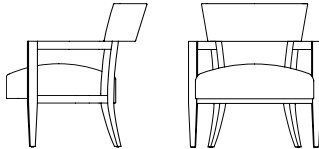

D A V I D E D W A R D

SUPPLEMENTARY PRICELIST 2011

NEW INTRODUCTIONS

02	GOTHAM
14	VOYAGE
24	LUNA
81	FREEDOM
11T	AUSSIE

SEE OUR FULL PRICELIST ONLINE:
www.davidedward.com

LOUNGE

02 Gotham by Roger Crowley
Maple wood with tight seat and back.

D27.5", H31", AH23", SH17.5" SD21"
Chair: W29", Settee: W54"

02613 Open back, exposed rail

		FABRIC YDS.	COM	1,000	2,000	3,000	4,000	5,000	6,000	7,000	8,000	9,000	10,000	11,000	Wt.
02613	Chair	1.75	1472	1538	1565	1593	1628	1659	1698	1729	1779	1830	2102	2312	48
02615	Settee	4	2272	2423	2485	2548	2628	2699	2788	2859	2974	3090	3712	4192	98

02623 Open back, no exposed rail

		FABRIC YDS.	COM	1,000	2,000	3,000	4,000	5,000	6,000	7,000	8,000	9,000	10,000	11,000	Wt.
02623	Chair	1.75	1400	1466	1493	1521	1556	1587	1626	1657	1707	1758	2030	2240	48
02625	Settee	4	2234	2385	2447	2510	2590	2661	2750	2821	2936	3052	3674	4154	98